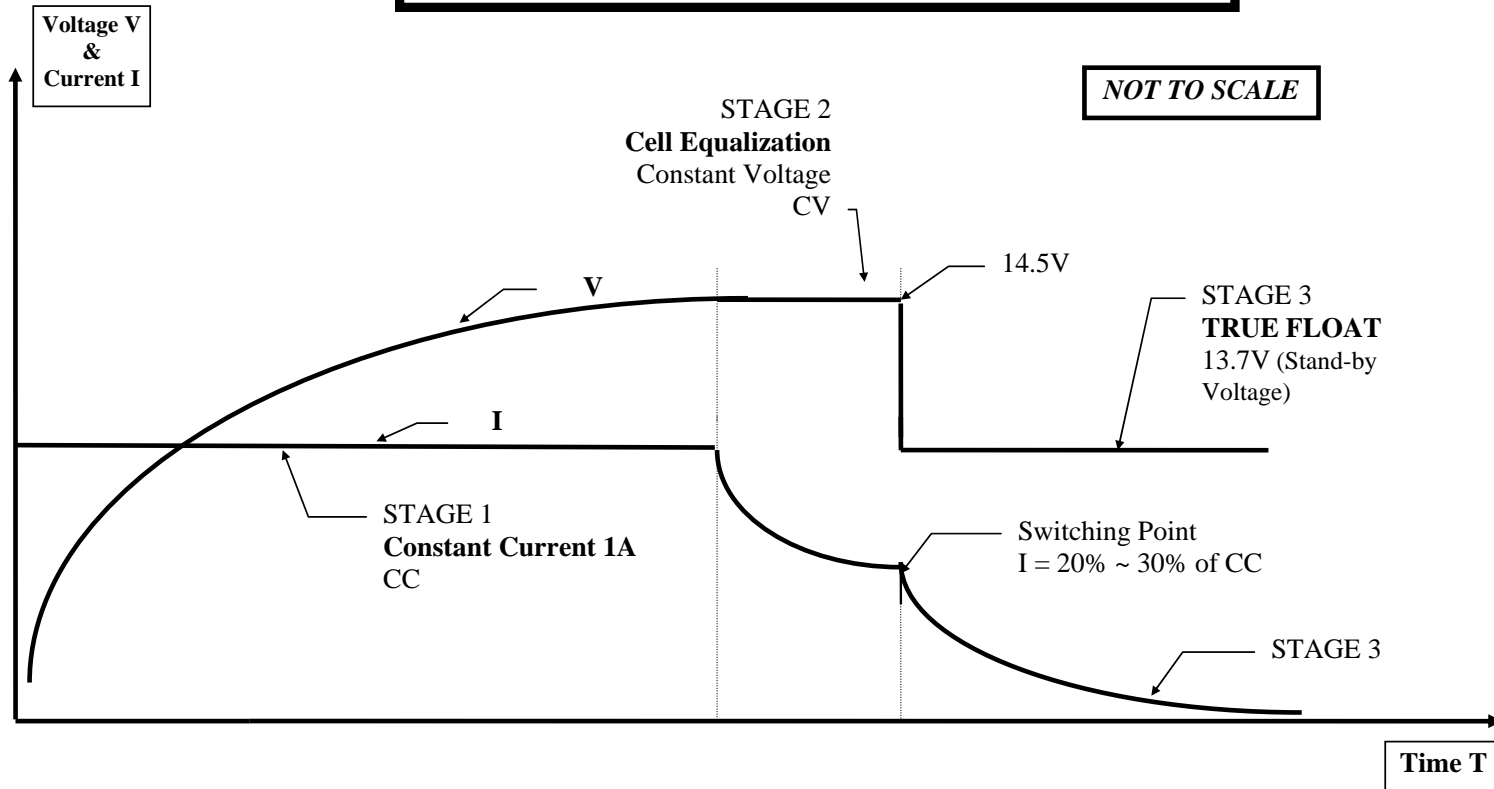

CHARGING CURVE MODEL CS1202SR

CANSAI 12V/1A CHARGER
(1A CONSTANT CURRENT)

Ref: CurveCS1202SR.14-Apr-08