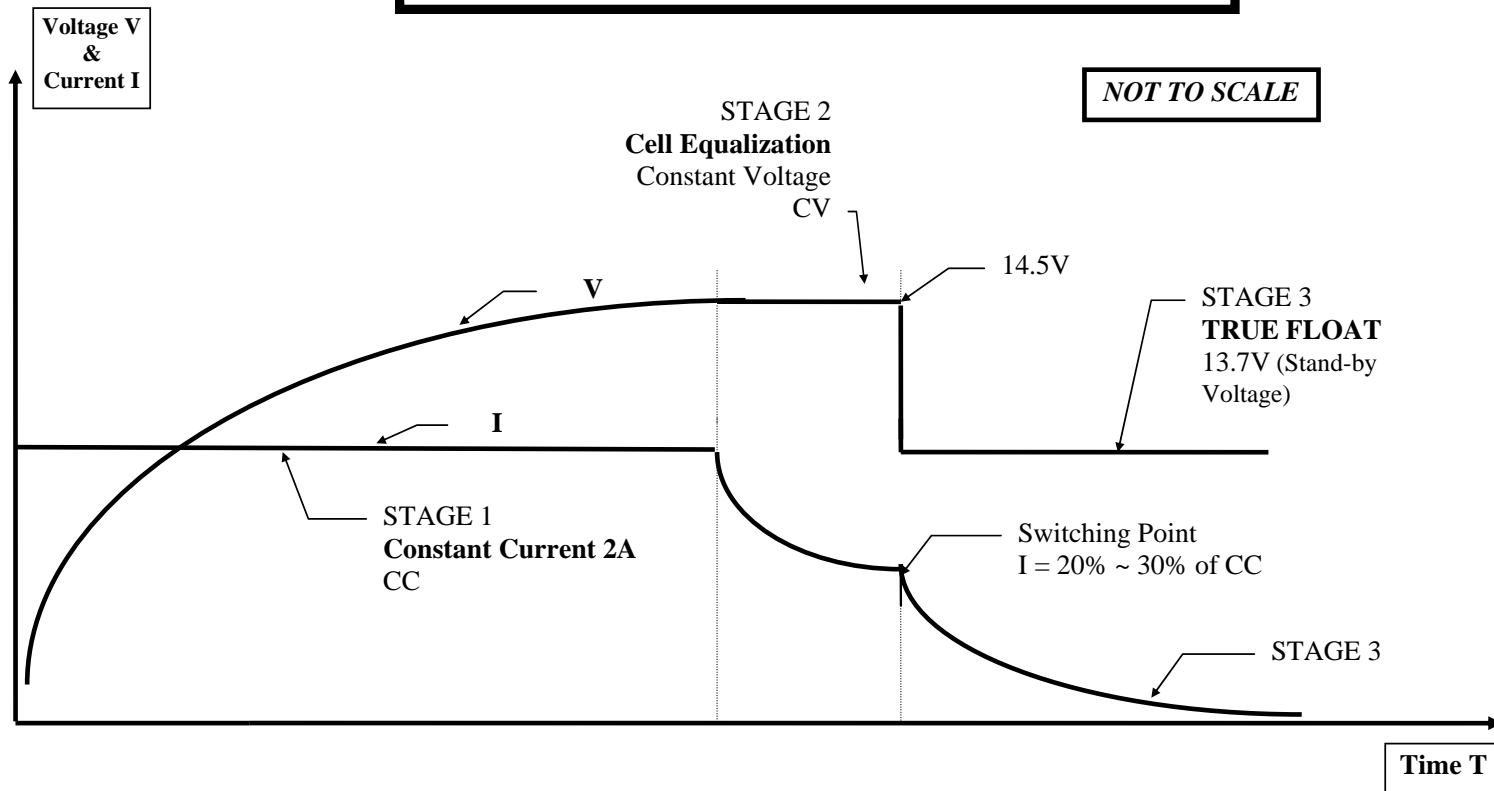

CHARGING CURVE MODEL CS1204SR

CANSAI 12V/2A CHARGER
(2A CONSTANT CURRENT)

Ref: CurveCS1204SR.14-Apr-08