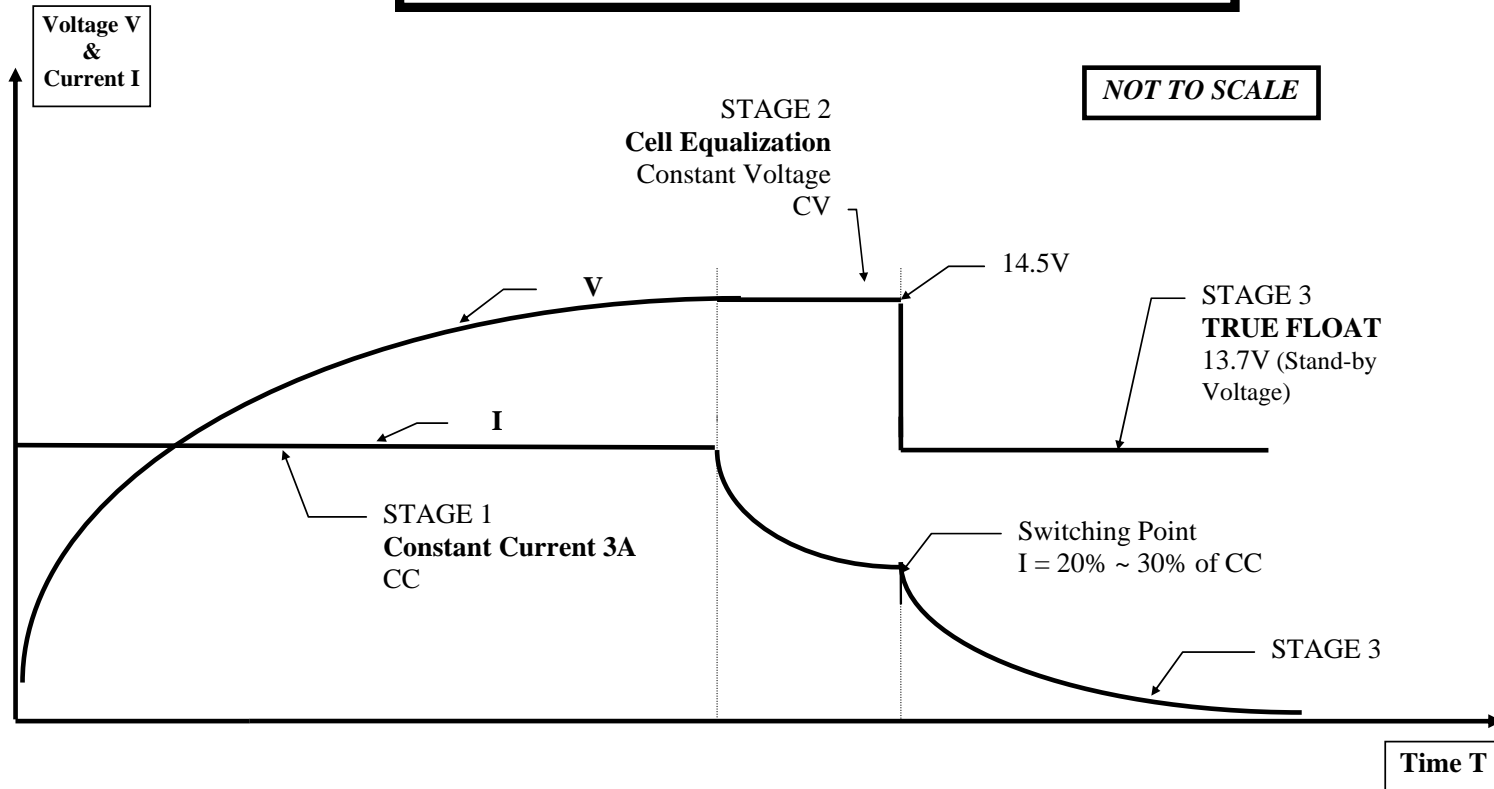

CHARGING CURVE MODEL CS1206SR

CANSAI 12V/3A CHARGER
(3A CONSTANT CURRENT)

Ref: CurveCS1206SR.14-Apr-08