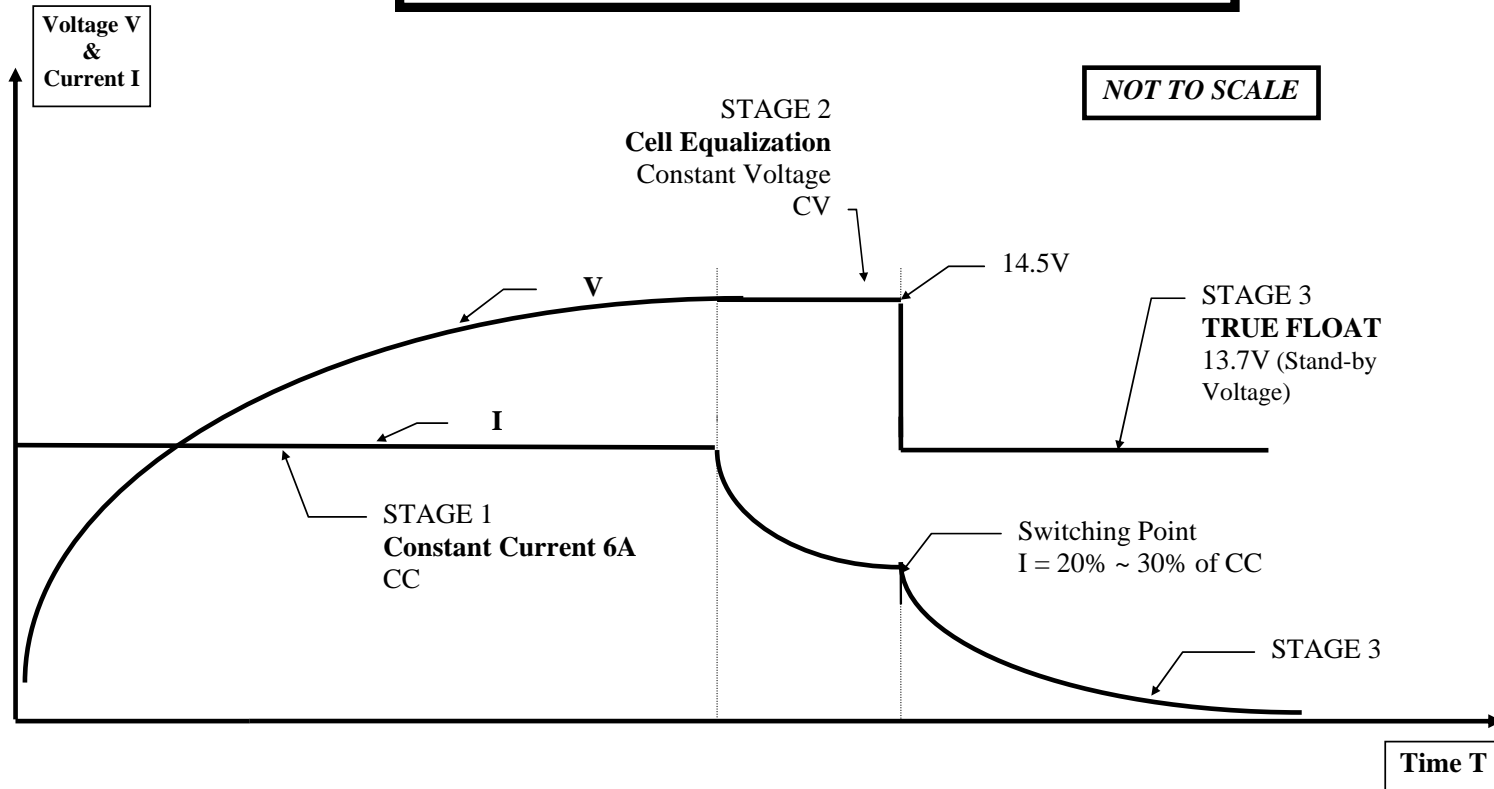

CHARGING CURVE MODEL CS1212SR

CANSAI 12V/6A CHARGER
(6A CONSTANT CURRENT)

Ref: CurveCS1212SR.14-Apr-08