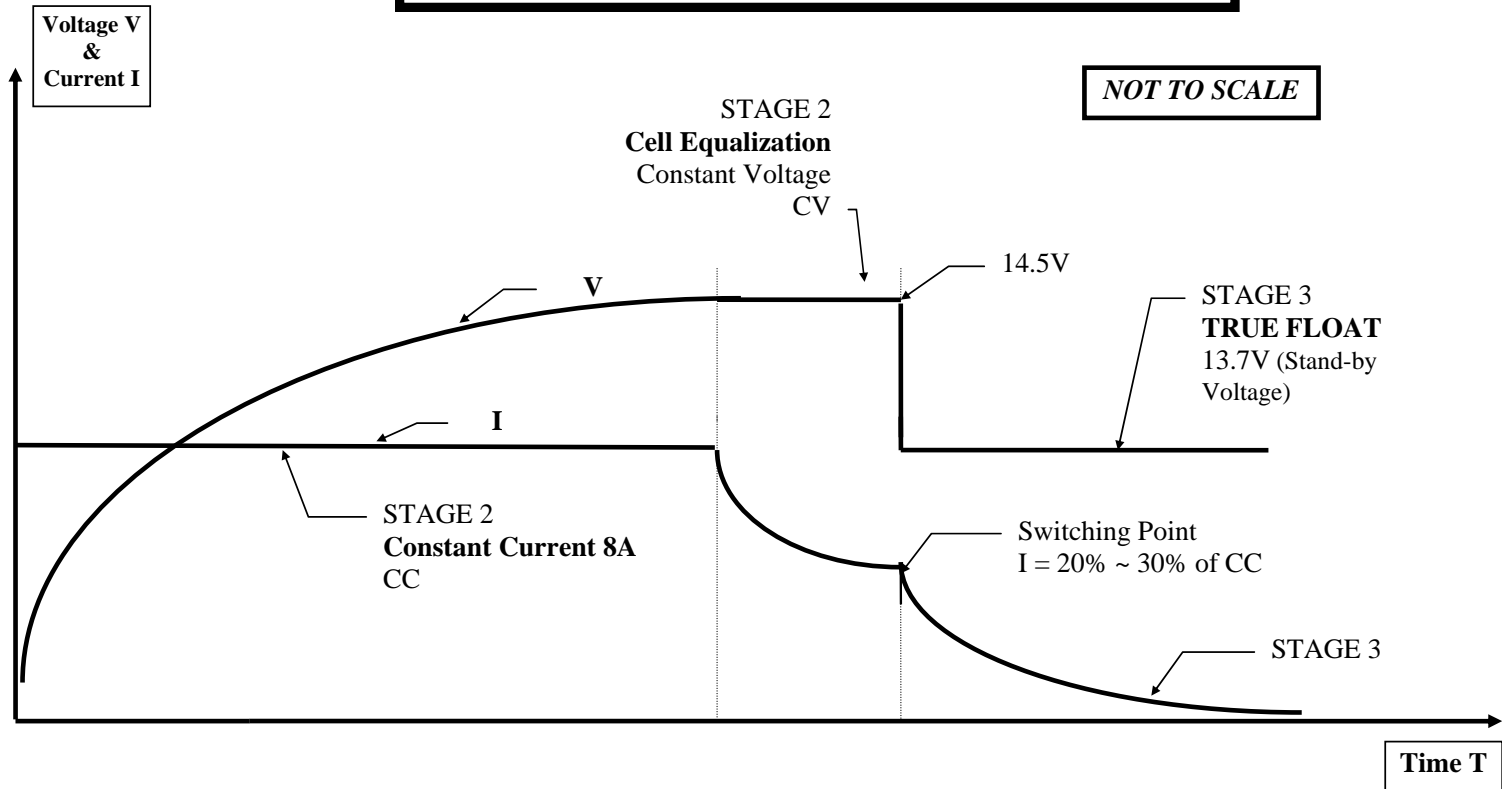

# CHARGING CURVE MODEL CS1216S

CANSAI 12V/8A CHARGER  
(8A CONSTANT CURRENT)

Ref: CurveCS1216S.14-Apr-08