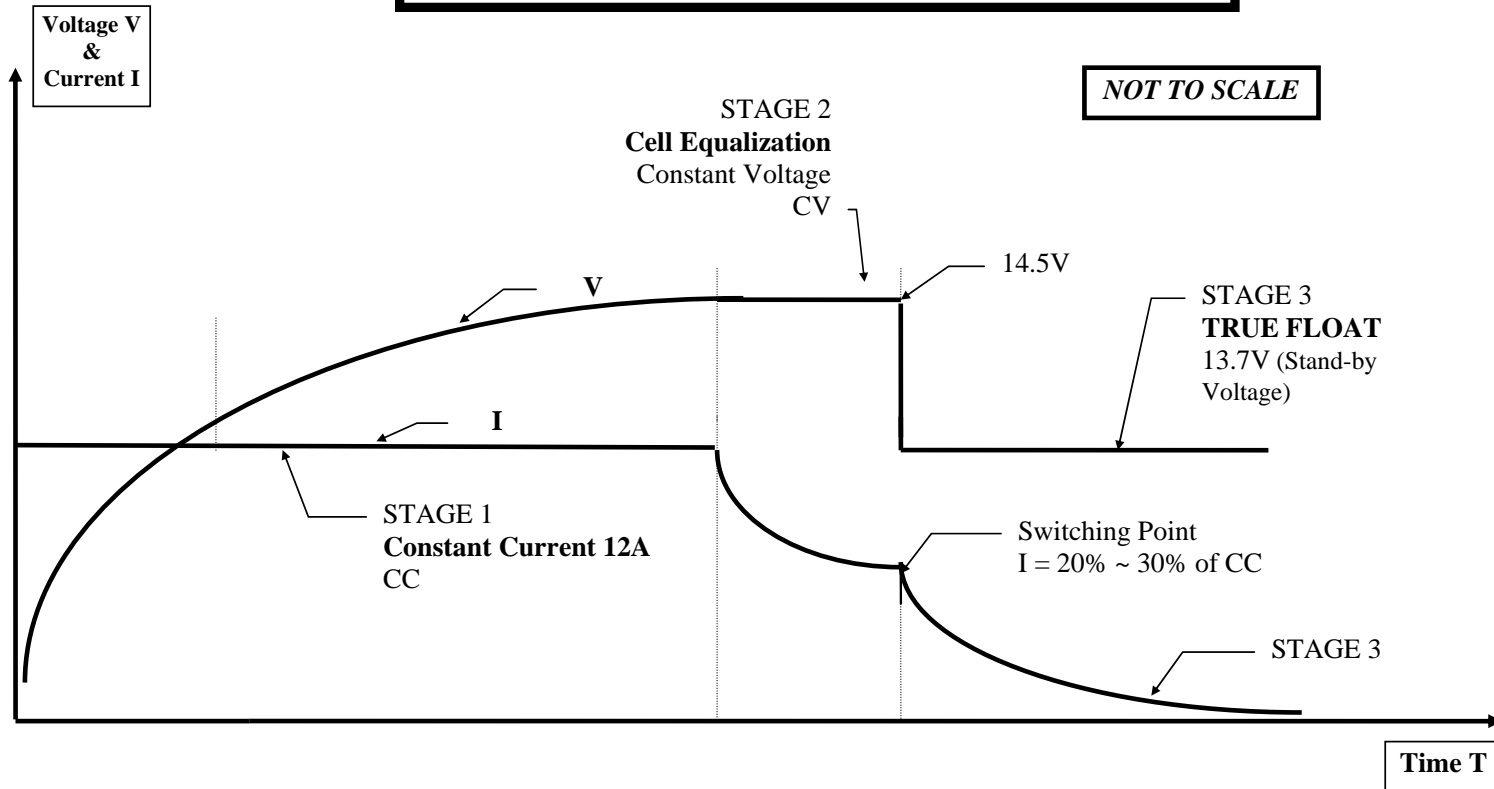

CHARGING CURVE MODEL CS1224S

CANSAI 12V/12A CHARGER
(12A CONSTANT CURRENT)

Ref: CurveCS1224S.14-Apr-08