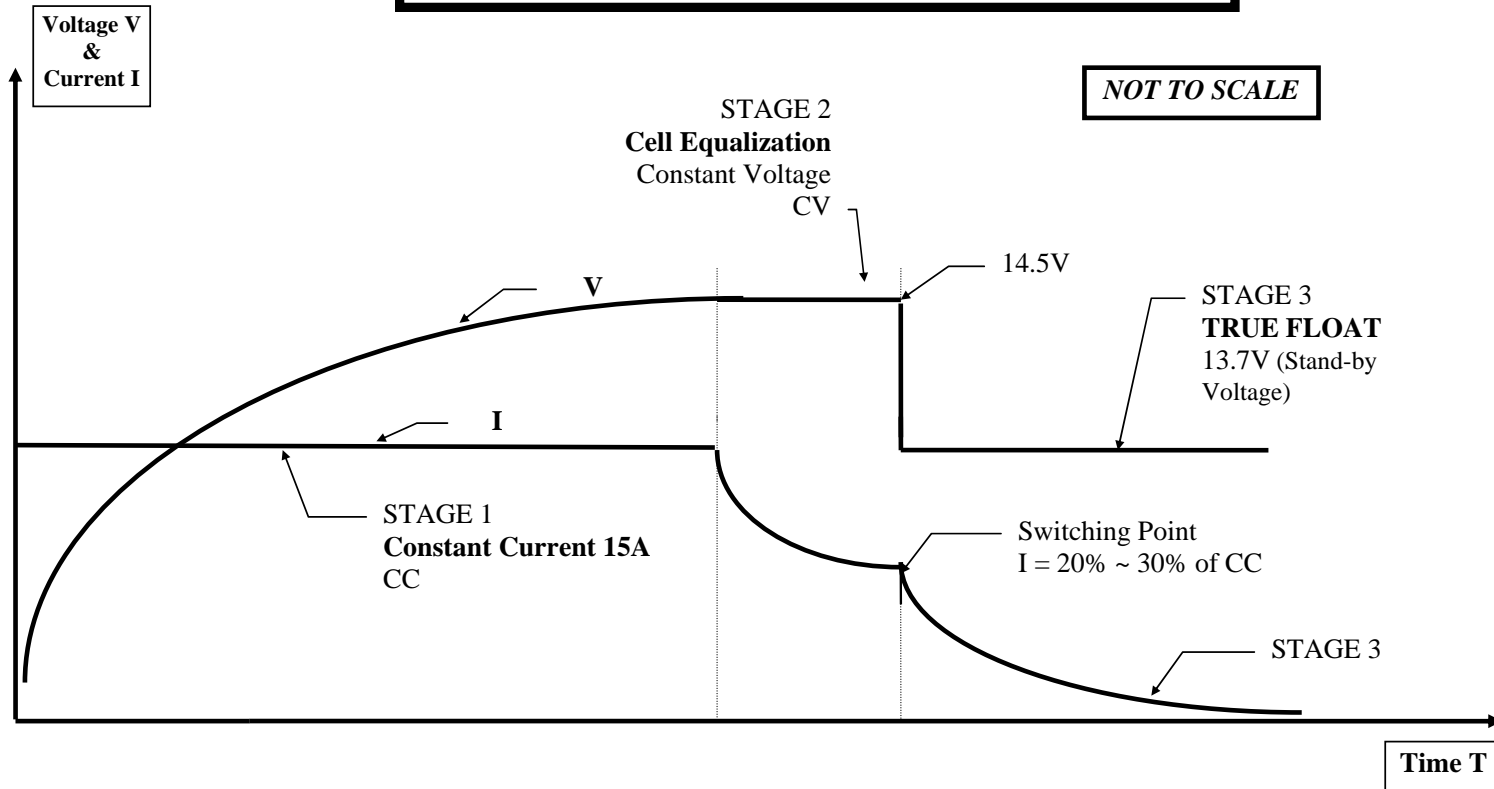

CHARGING CURVE MODEL CS1230S

CANSAI 12V/30A CHARGER
(15A CONSTANT CURRENT)

Ref: CurveCS1230S.14-Apr-08