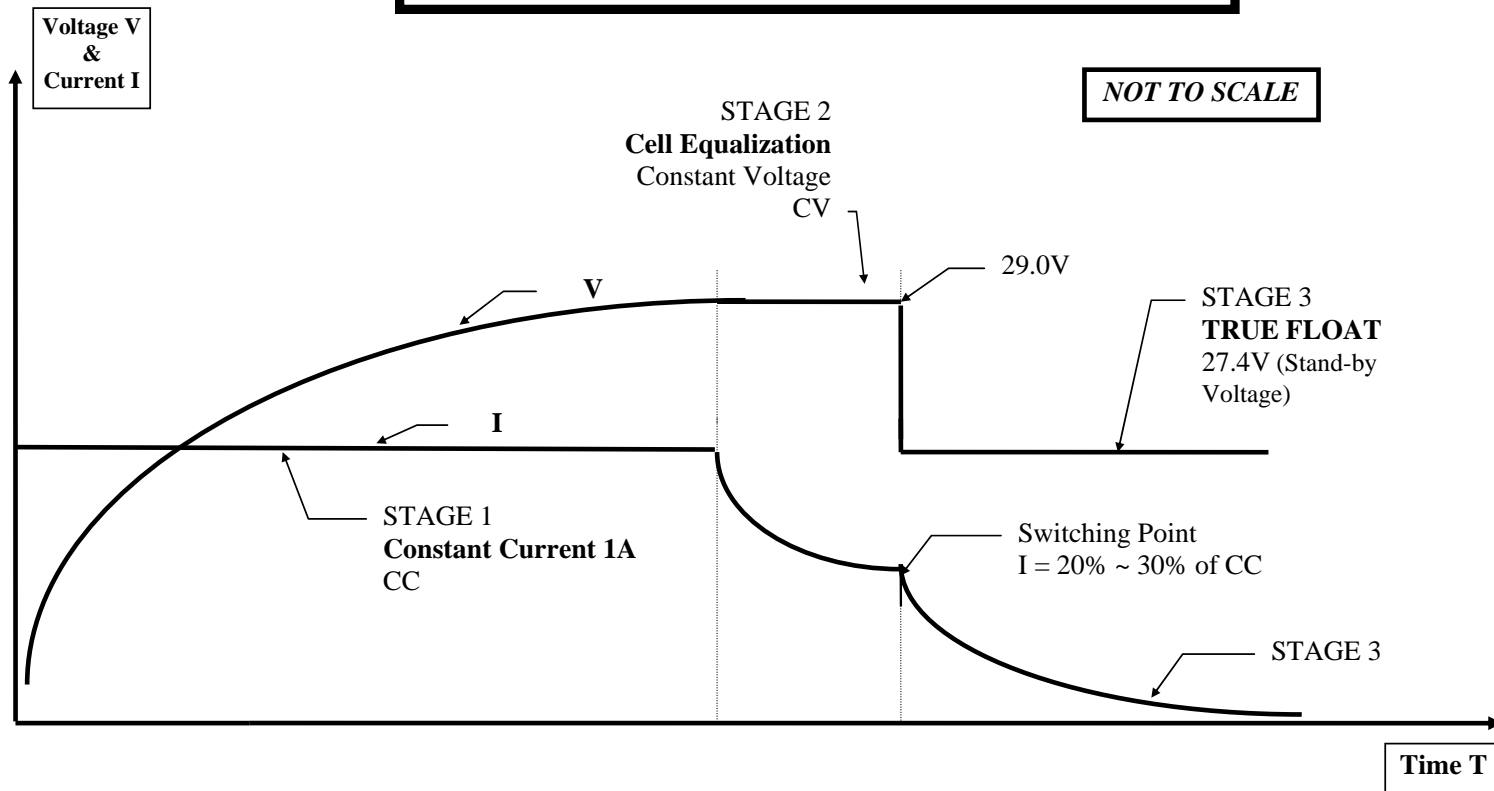

CHARGING CURVE MODEL CS2402SR

CANSAI 24V/1A CHARGER
(1A CONSTANT CURRENT)

Ref: CurveCS2402SR.14-Apr-08