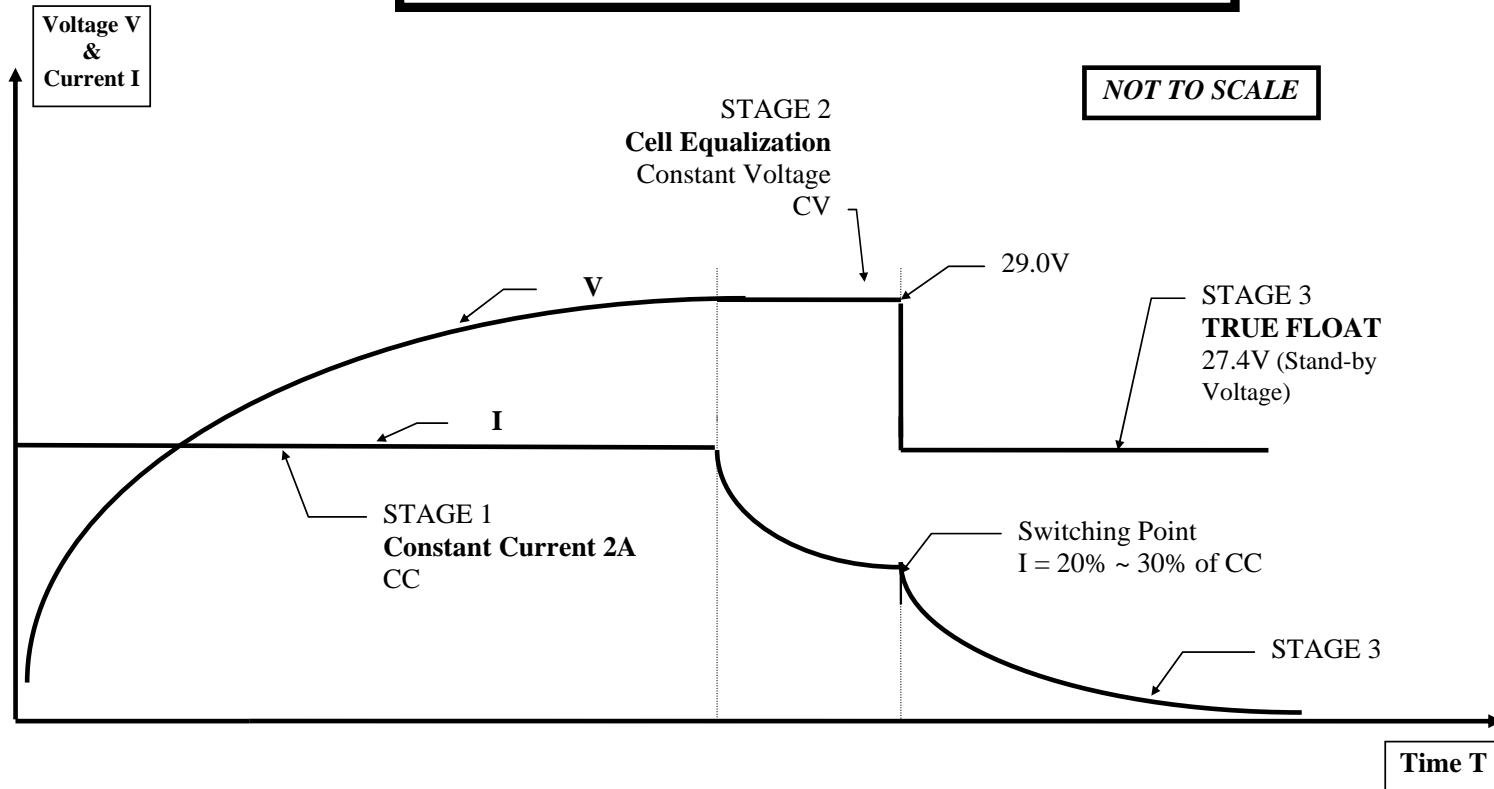

# CHARGING CURVE MODEL CS2404SR

CANSAI 24V/2A CHARGER  
(2A CONSTANT CURRENT)

Ref: CurveCS2404SR.14-Apr-08