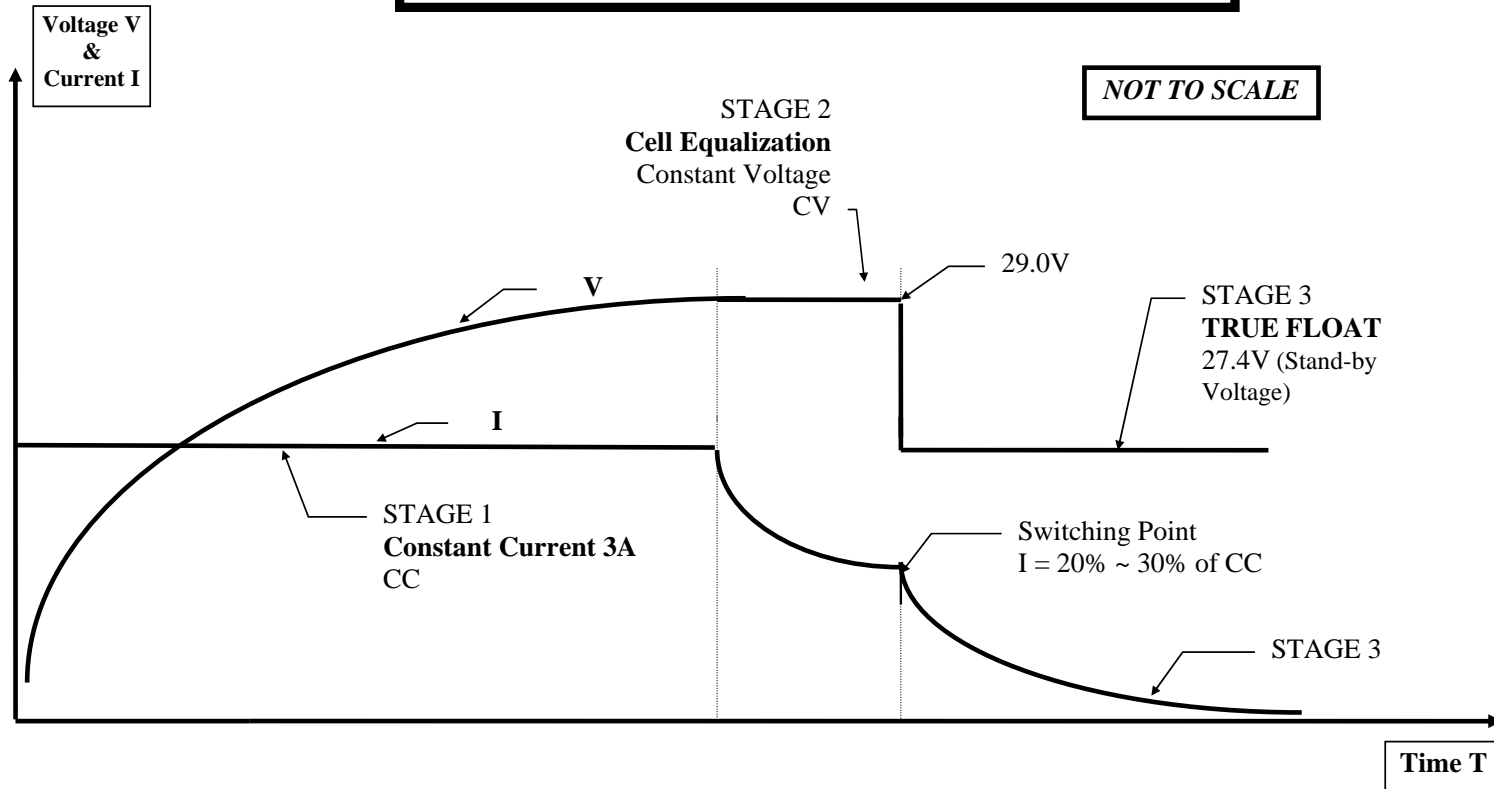

# CHARGING CURVE MODEL CS2406SR

CANSAI 24V/3A CHARGER  
(3A CONSTANT CURRENT)

Ref: CurveCS2406SR.14-Apr-08