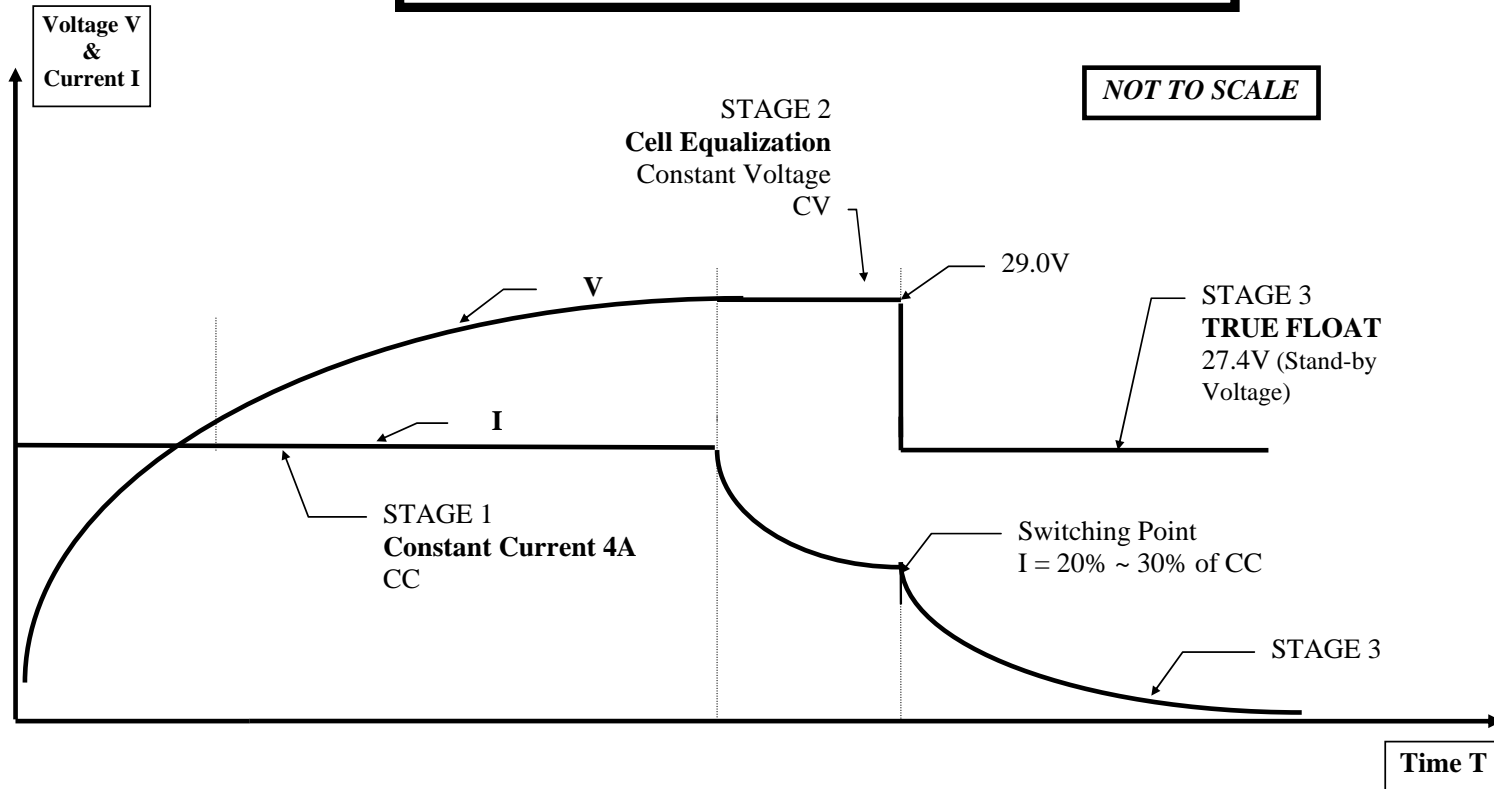

CHARGING CURVE MODEL CS2408SR

CANSAI 24V/4A CHARGER
(4A CONSTANT CURRENT)

Ref: CurveCS2408SR.14-Apr-08