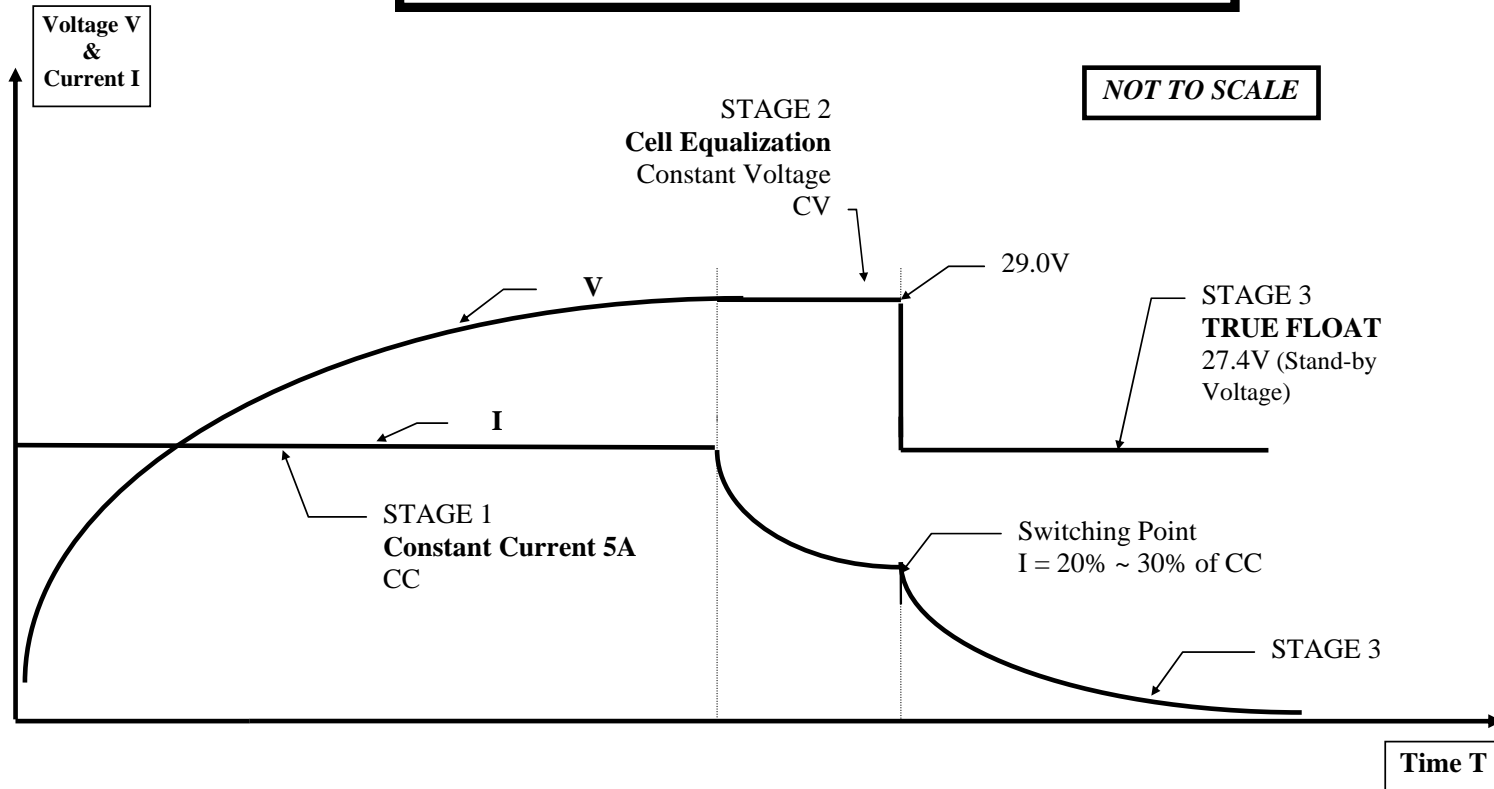

CHARGING CURVE MODEL CS2410S

CANSAI 24V/5A CHARGER
(5A CONSTANT CURRENT)

Ref: CurveCS2410S.14-Apr-08