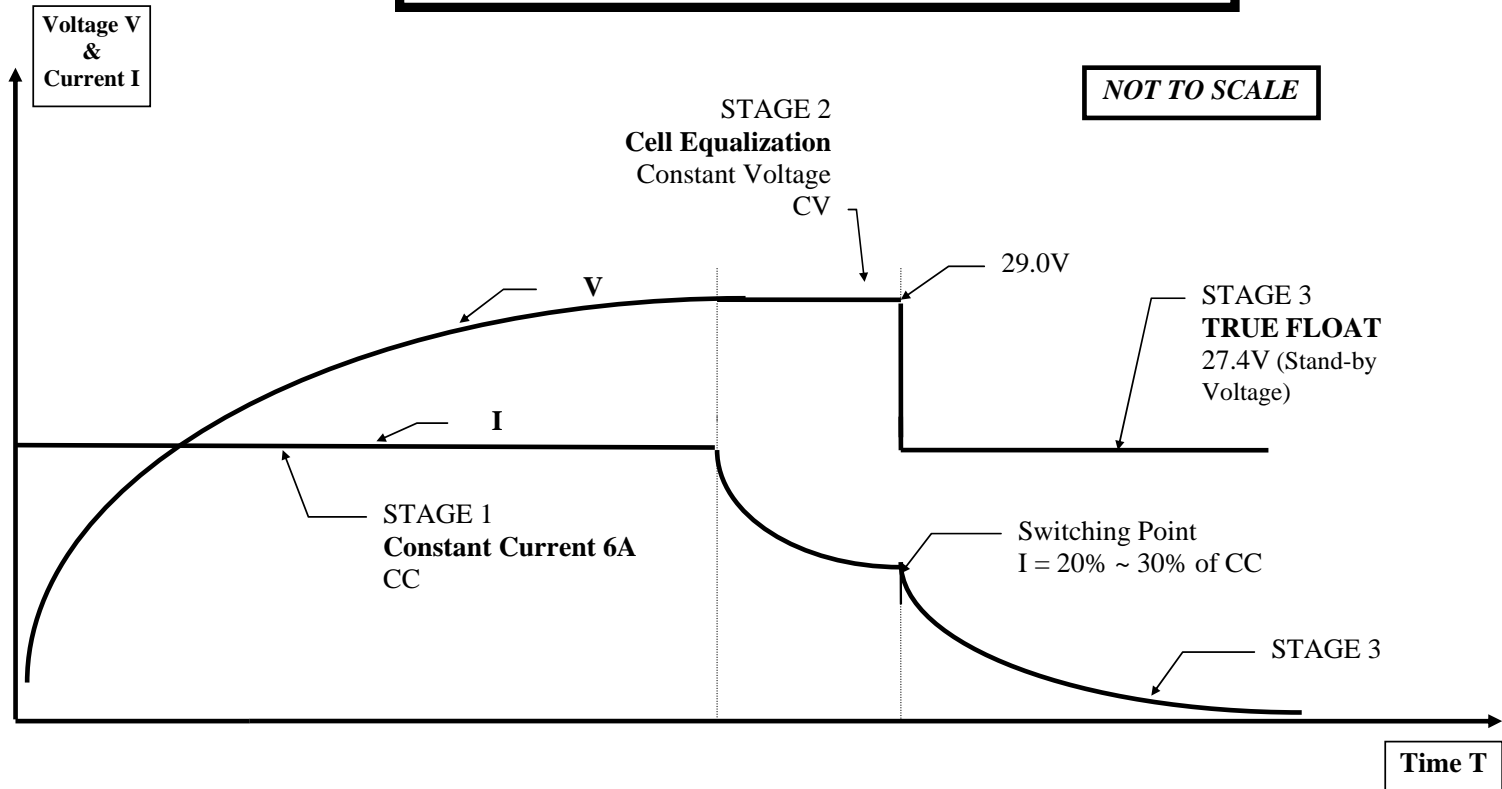

CHARGING CURVE MODEL CS2412S

CANSAI 24V/6A CHARGER
(6A CONSTANT CURRENT)

Ref: CurveCS2412S.14-Apr-08