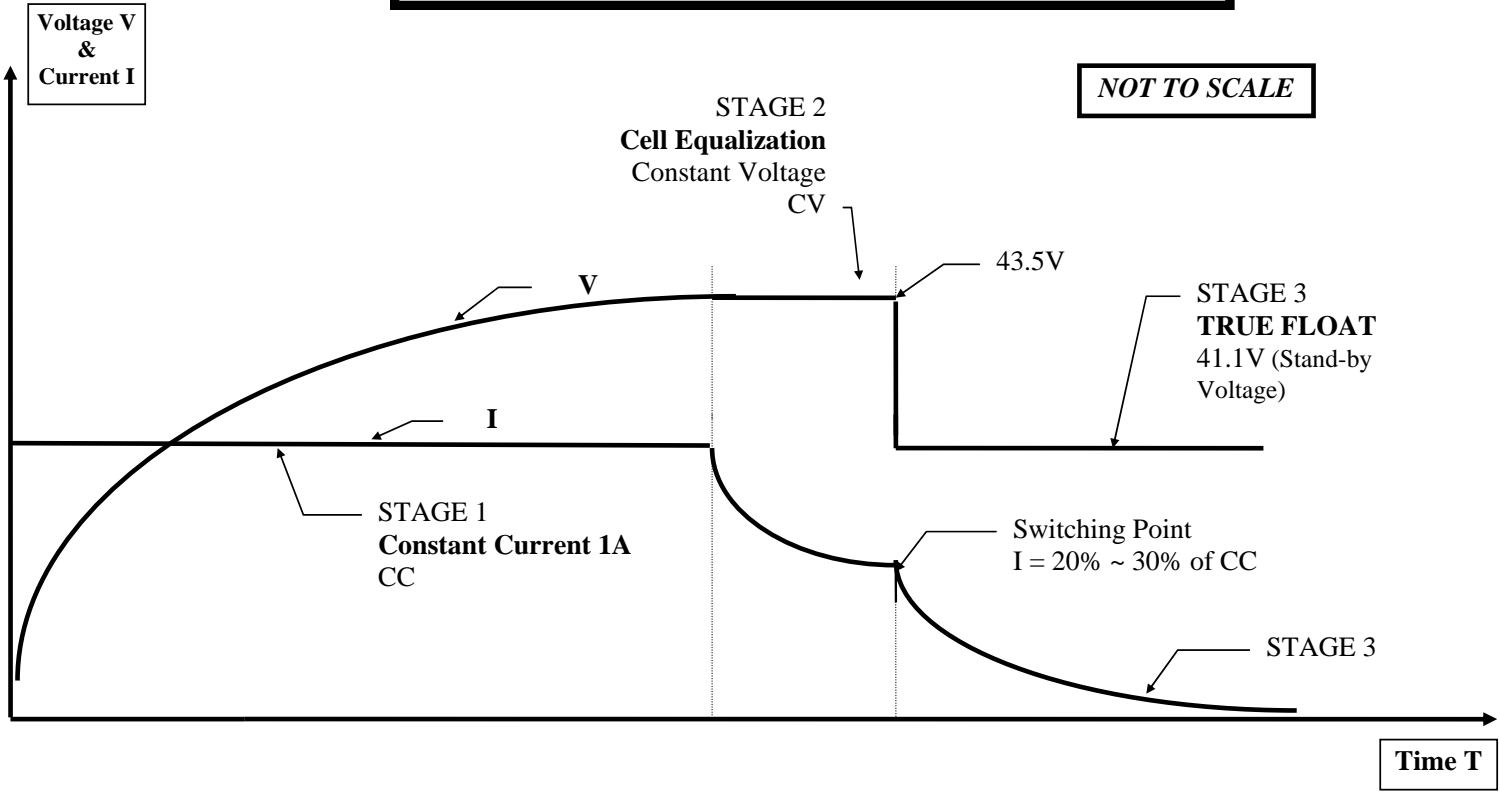

**CHARGING CURVE
MODEL CS3602SR**

**CANSAI 36V/1A CHARGER
(1A CONSTANT CURRENT)**

Ref: CurveCS3602SR.14-Apr-08