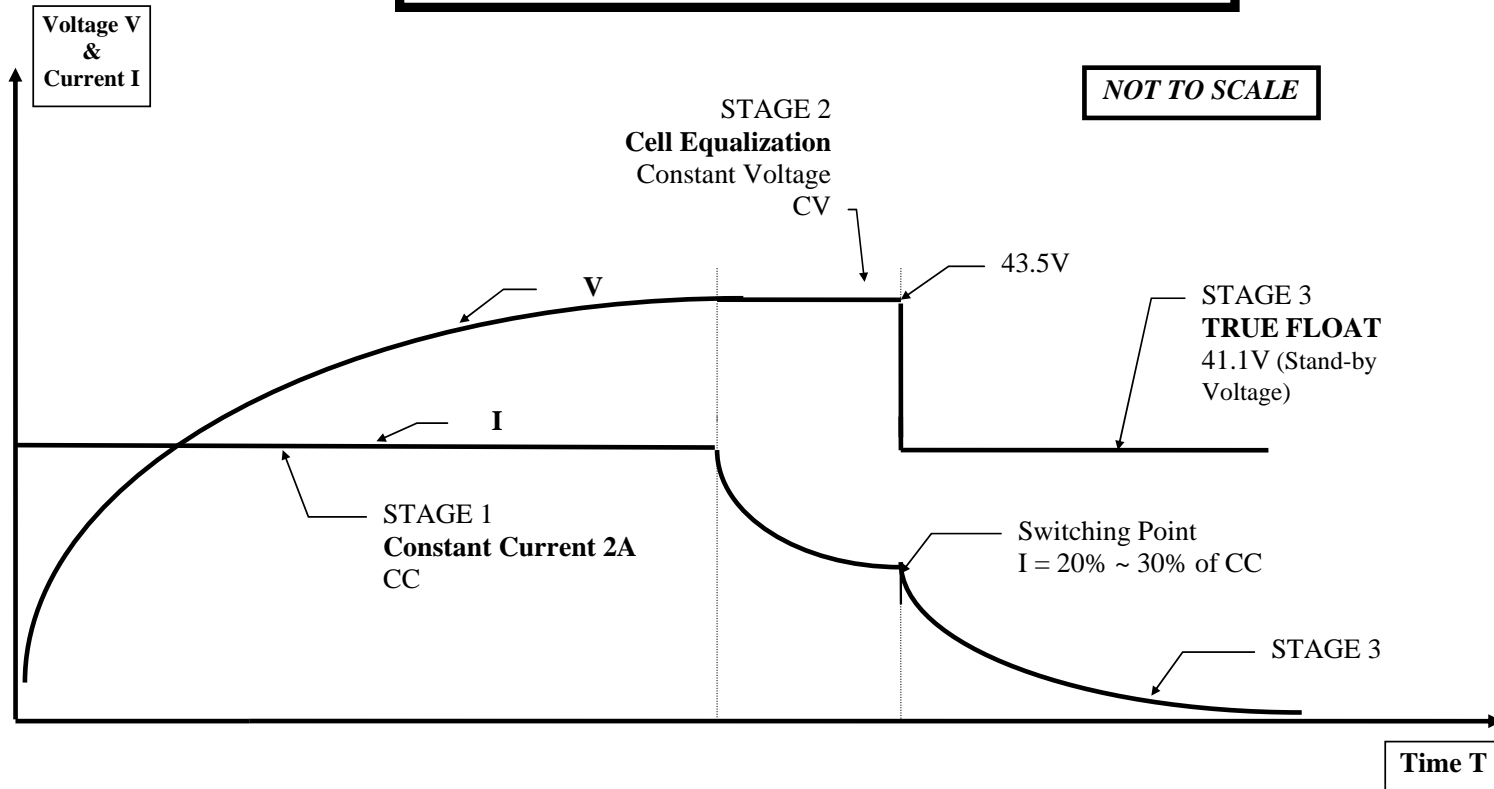

CHARGING CURVE MODEL CS3604SR

CANSAI 36V/2A CHARGER
(2A CONSTANT CURRENT)

Ref: CurveCS3604SR.14-Apr-08