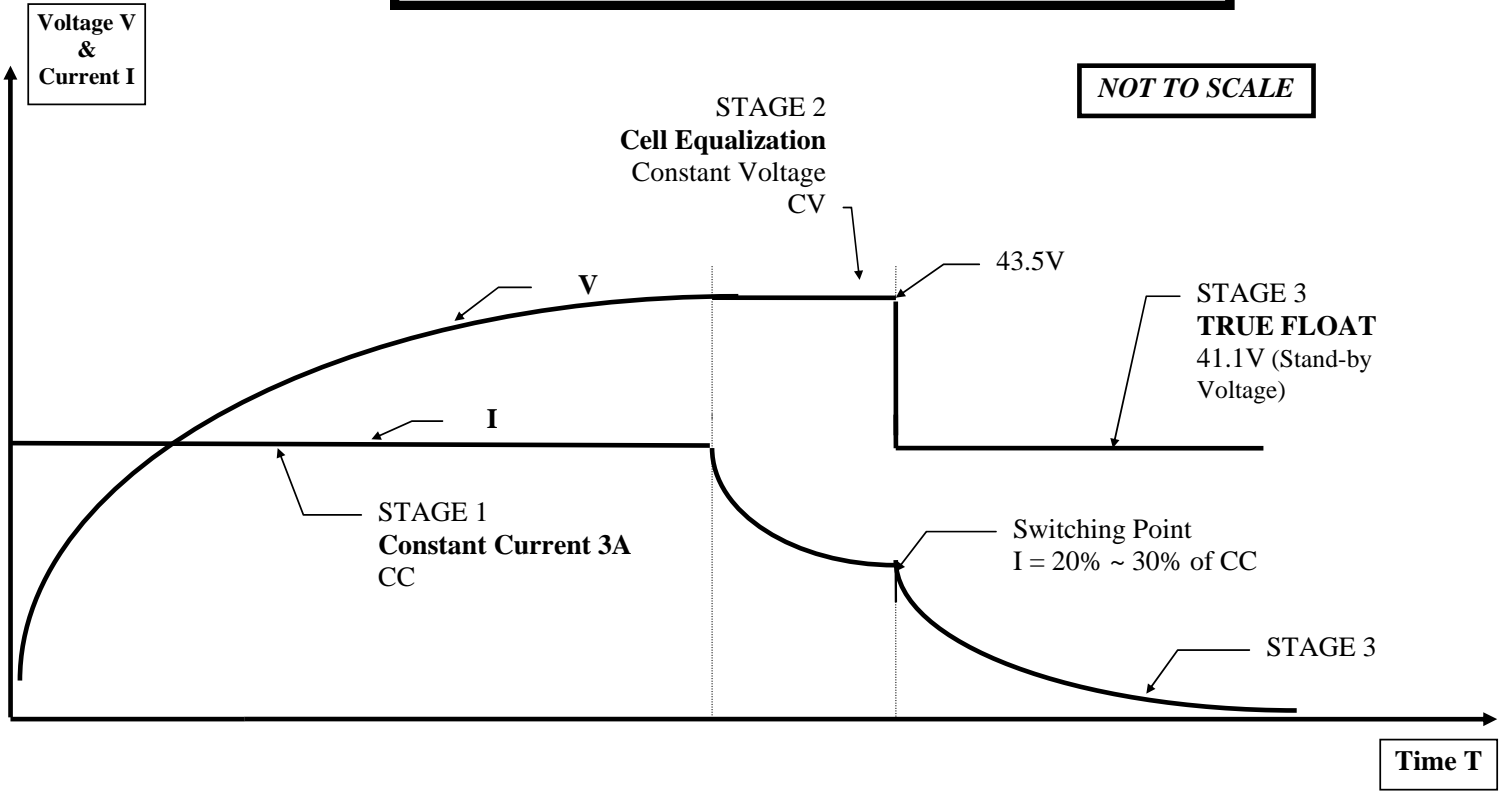

**CHARGING CURVE  
MODEL CS3606SR**  
**CANSAI 36V/3A CHARGER  
(3A CONSTANT CURRENT)**

Ref: CurveCS3606SR.14-Apr-08