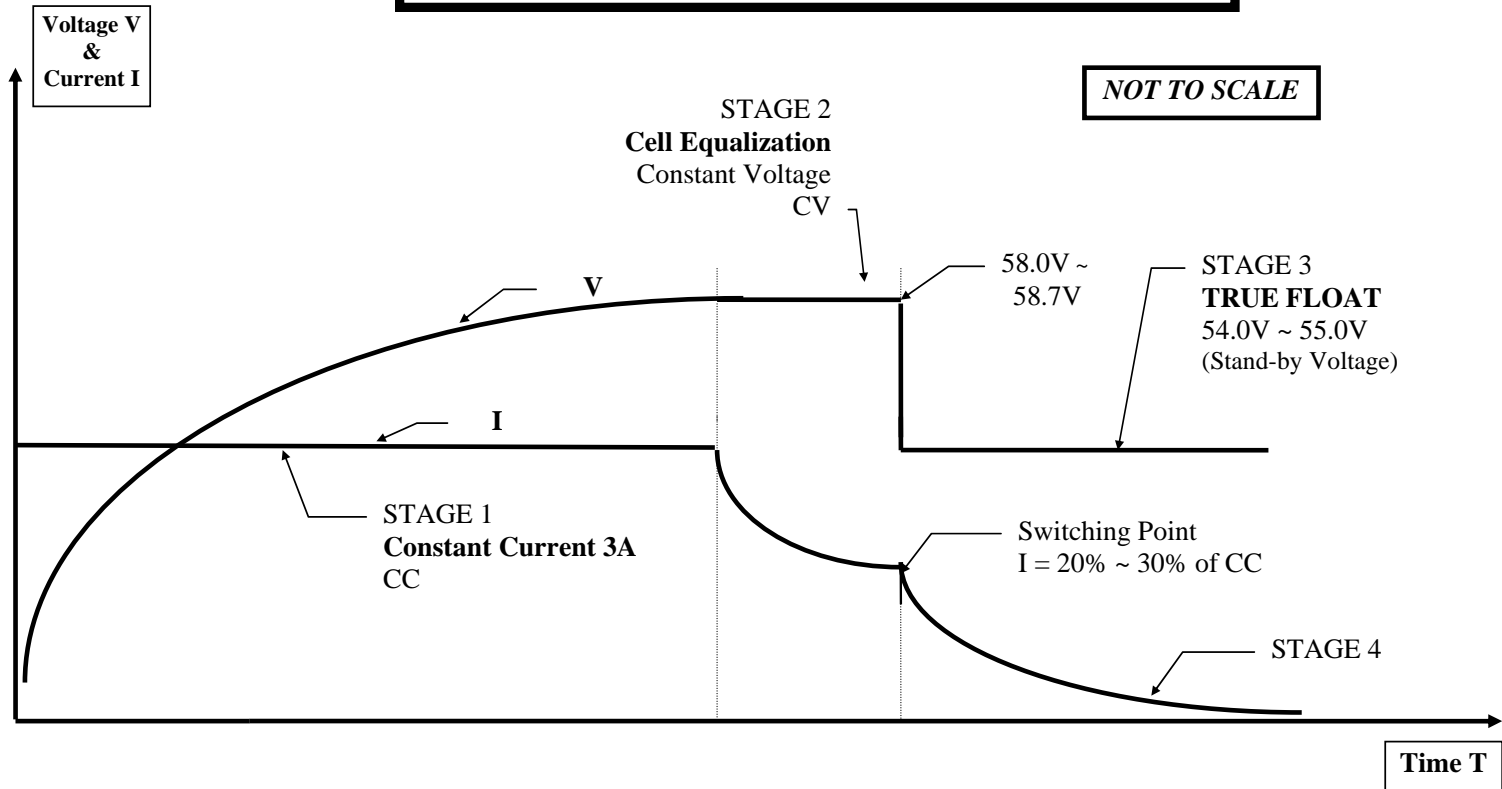

# CHARGING CURVE MODEL CS4806S

CANSAI 48V/3A CHARGER  
(3A CONSTANT CURRENT)

Ref: CurveCS4806S.12-Apr-08