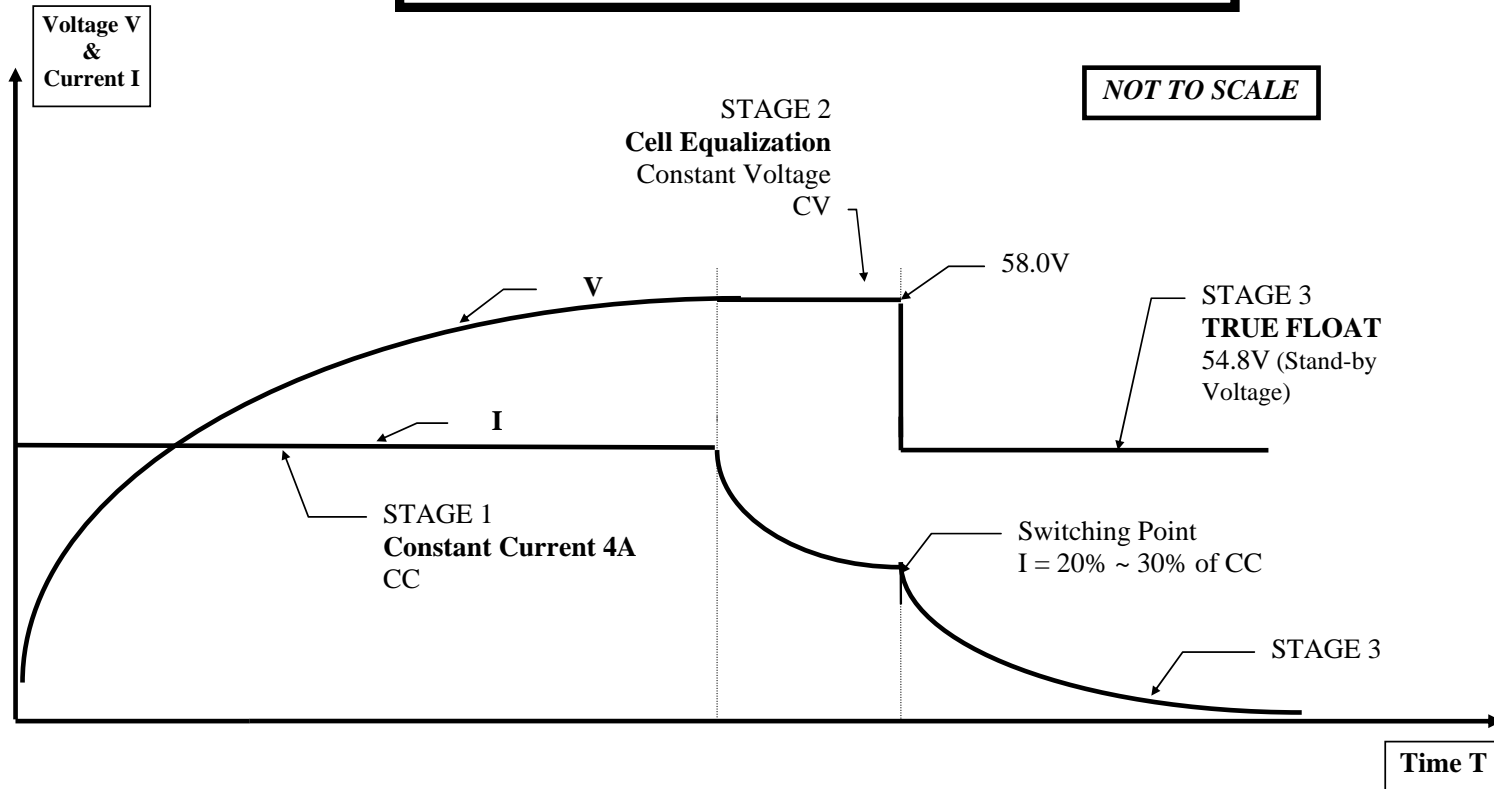

CHARGING CURVE MODEL CS4808S

CANSAI 48V/4A CHARGER
(4A CONSTANT CURRENT)

Ref: CurveCS4808S.14-Apr-08